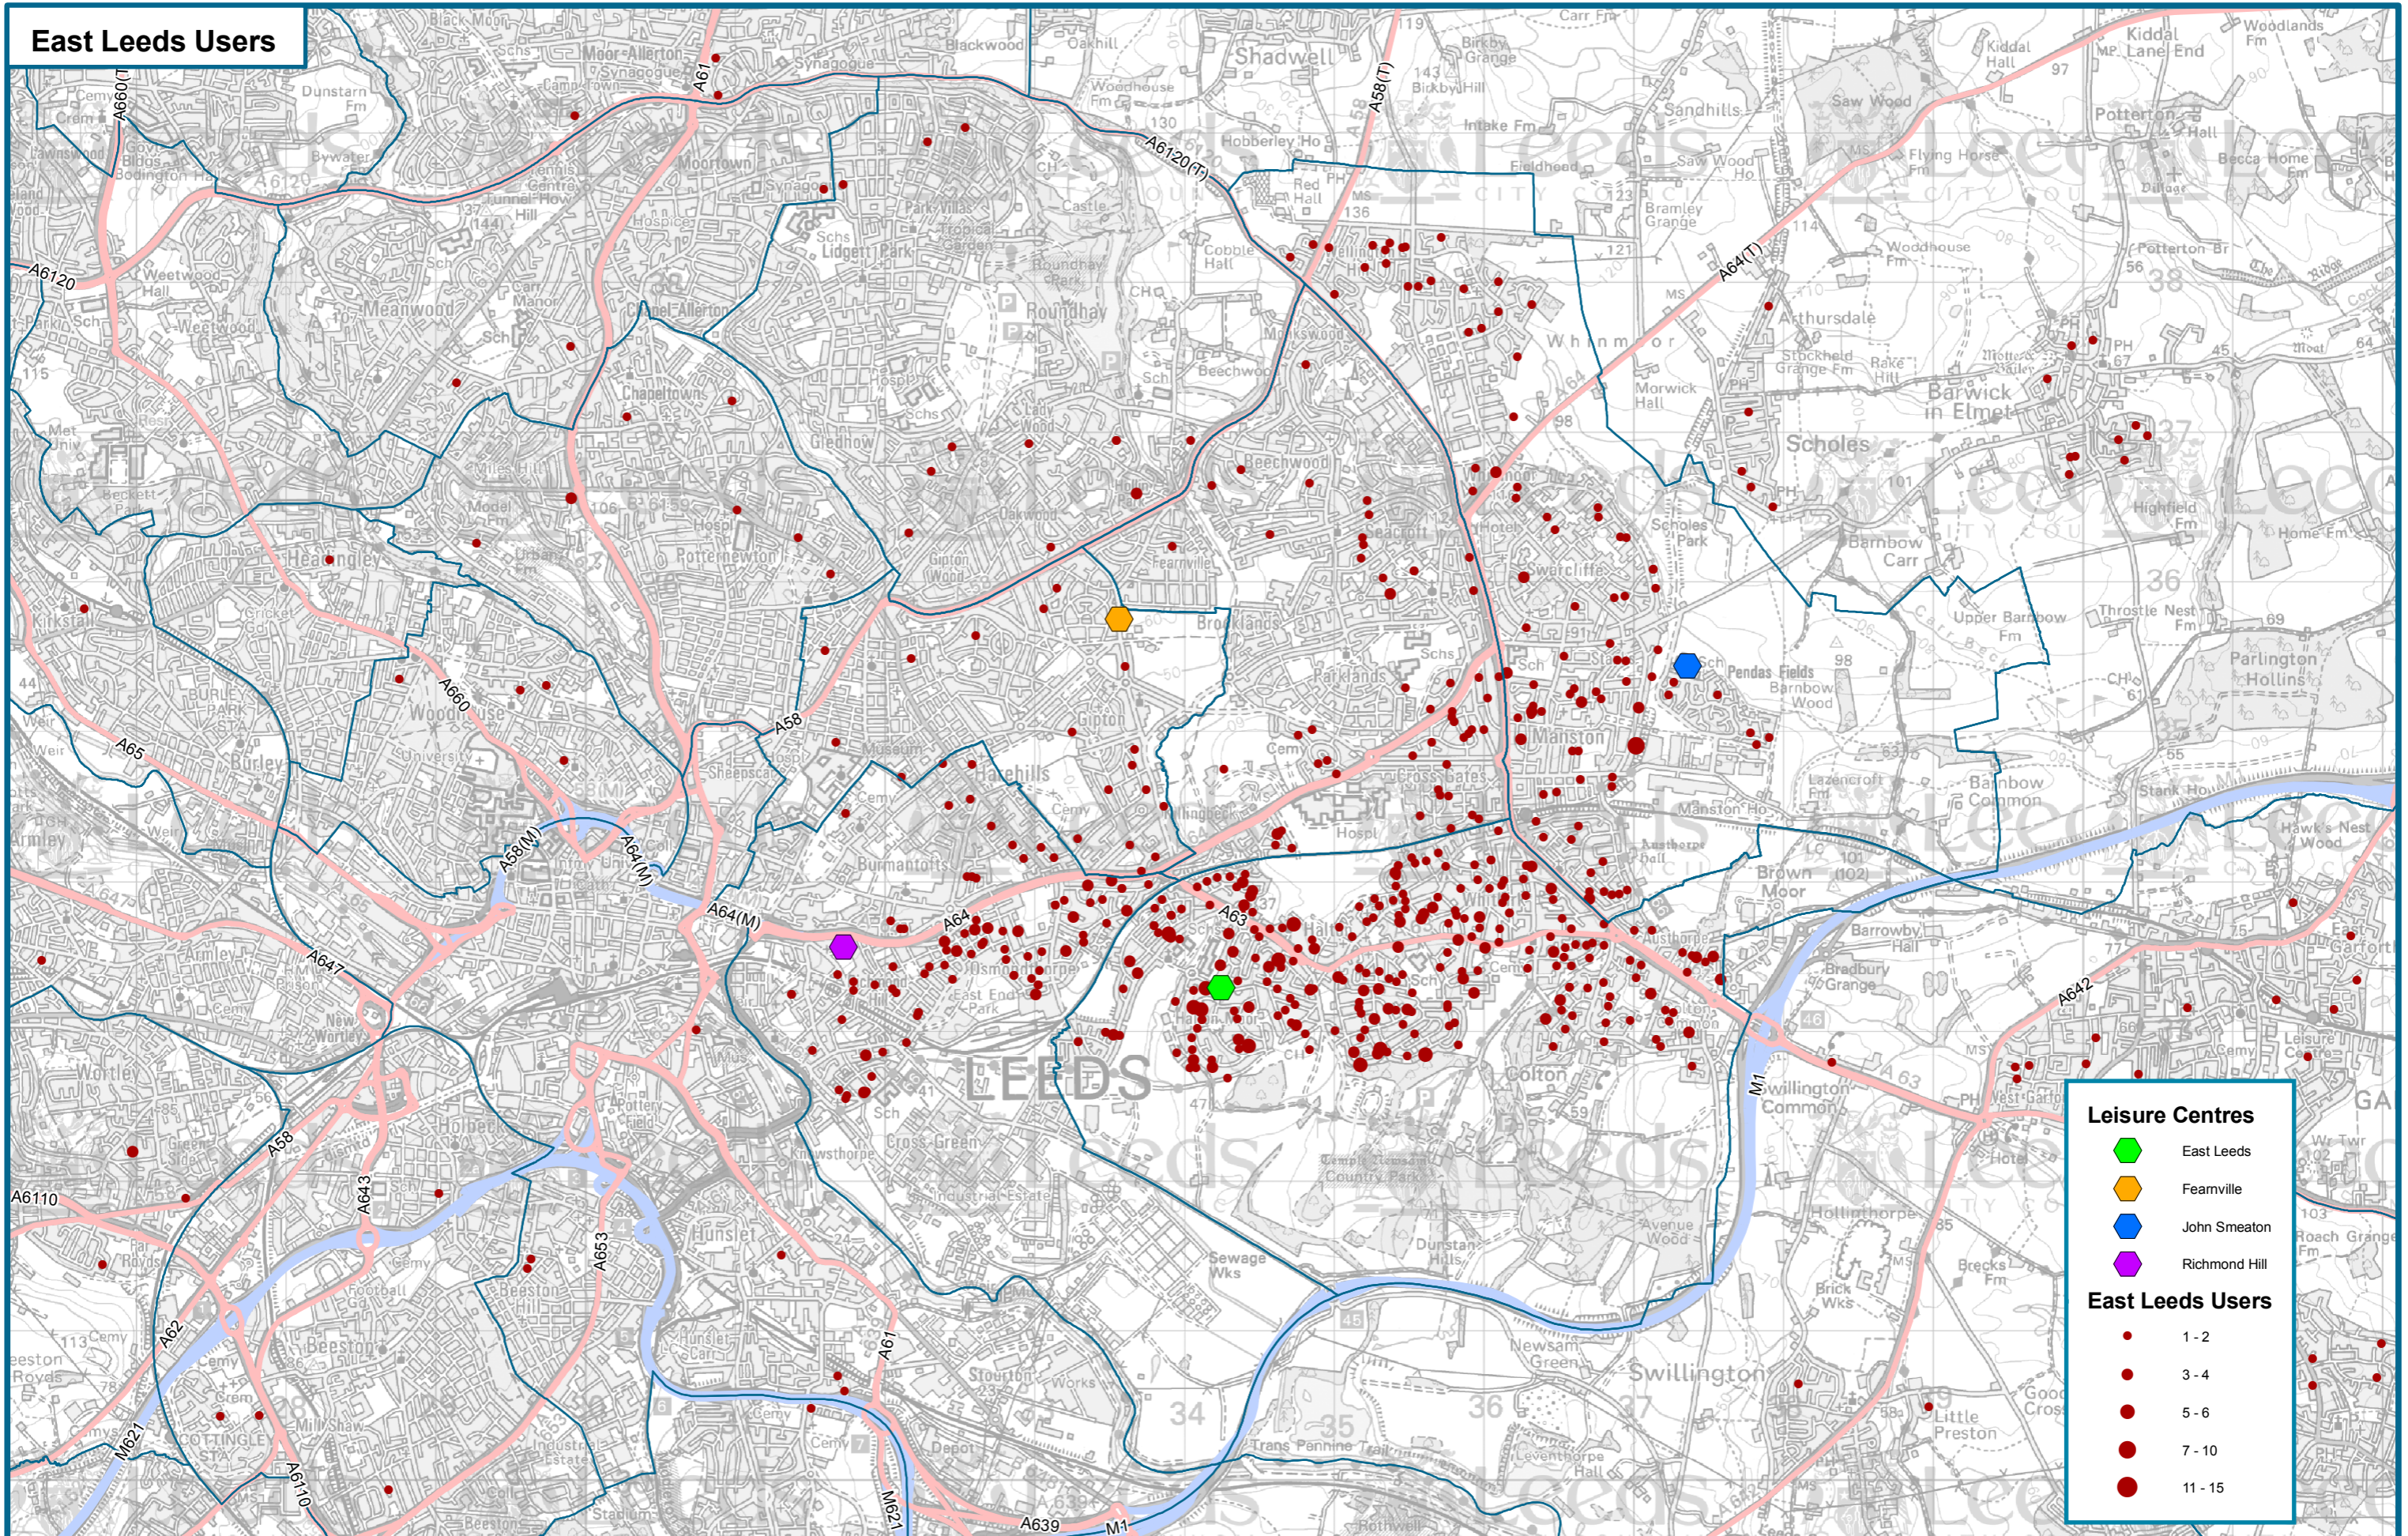

East Leeds Users

Leisure Centres

- ◆ East Leeds
- ◆ Fearnville
- ◆ John Smeaton
- ◆ Richmond Hill

East Leeds Users

- 1 - 2
- 3 - 4
- 5 - 6
- 7 - 10
- 11 - 15